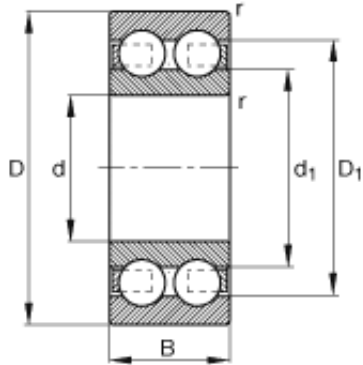

BEARING-SINGAPORE (PTE)LTD.

45 mm x 100 mm x 36 mm FAG 4309-B-TVH Radial & Deep Groove Ball Bearings

Bearing No. 4309-B-TVH

Size	45x100x36 mm
Bore Diameter	45 mm
Outer Diameter	100 mm
Width	36 mm
d	45 mm
D	100 mm
B	36 mm
D_1	86,8 mm
$D_{a \max}$	91 mm
d_1	66,7 mm
$d_{a \min}$	54 mm
$r_{a \max}$	1,5 mm
r_{\min}	1,5 mm
m	1,23 kg / Weight
C_r	75000 N / Dynamic load rating (radial)
C_{0r}	60000 N / Static load rating (radial)
n_G	6300 1/min / Limiting speed
n_B	5800 1/min / Reference speed
C_{ur}	3600 N / Fatigue limit load, radial

4309-B-TVH Bearing 2D drawings and 3D CAD models