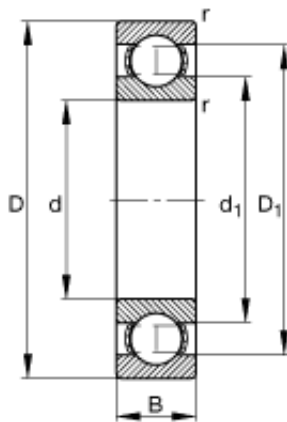

### 20 mm x 47 mm x 14 mm FAG 6204 Radial & Deep Groove Ball Bearings

Bearing No. 6204

Size	20x47x14 mm
Bore Diameter	20 mm
Outer Diameter	47 mm
Width	14 mm
d	20 mm
D	47 mm
B	14 mm
$D_1$	38,4 mm
$D_{a \max}$	41,4 mm
$d_1$	28,8 mm
$d_{a \min}$	25,6 mm
$r_{a \max}$	1 mm
$r_{\min}$	1 mm
m	0,106 kg / Weight
$C_r$	13600 N / Dynamic load rating (radial)
$C_{0r}$	6600 N / Static load rating (radial)
$n_G$	22100 1/min / Limiting speed
$n_B$	16300 1/min / Reference speed
$C_{ur}$	335 N / Fatigue limit load, radial

6204 Bearing 2D drawings and 3D CAD models