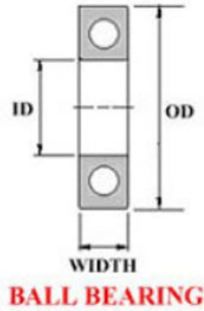

BEARING-SINGAPORE (PTE)LTD.

0.5000 in x 1.1250 in x 0.3750 in Nice Ball Bearings (RBC Bearings) 1616NSTNBF18 Radial & Deep Groove Ball Bearings

Bearing No. 1616NSTNBF18

d	0.5000 in
static load capacity:	475 lbs
D	1.1250 in
precision rating:	Not Rated
B	0.3750 in
finish/coating:	Uncoated
bore type:	Round
cage material:	Nylon
closure type:	Open
outer ring width:	9.525 mm
row type & fill slot:	Single Row Non-Fill Slot
fillet radius:	0.64 mm
internal clearance:	C0
maximum rpm:	5000 RPM
operating temperature range:	Maximum of +250 ° F
series:	1600
dynamic load capacity:	1200 lbs

1616NSTNBF18 Bearing 2D drawings and 3D CAD models